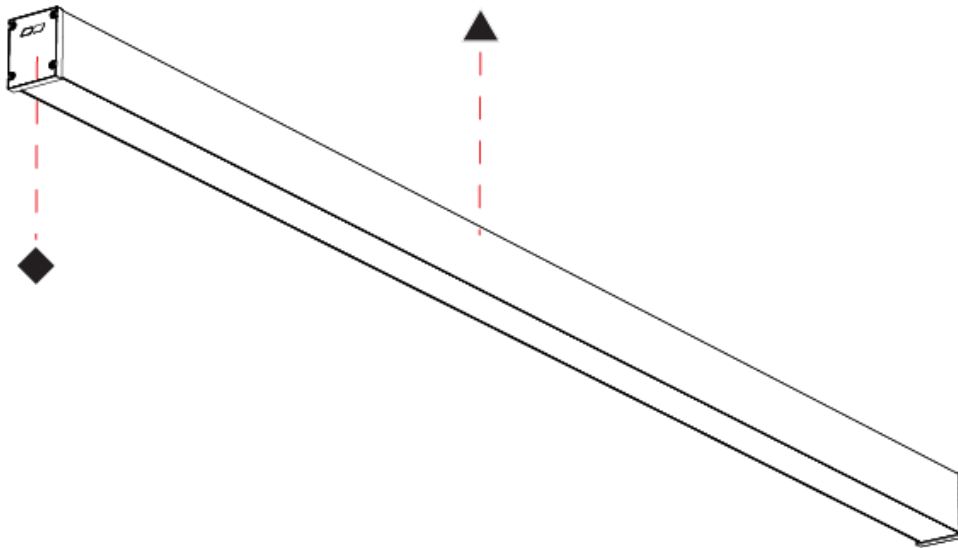

SLIDER STRAIGHT IP54 SURFACE

A3D386-

PROJECT

TYPE

SPECIFIER

QUANTITY

DATE

SLIDER STRAIGHT IP54 COLOR FINISH CHART