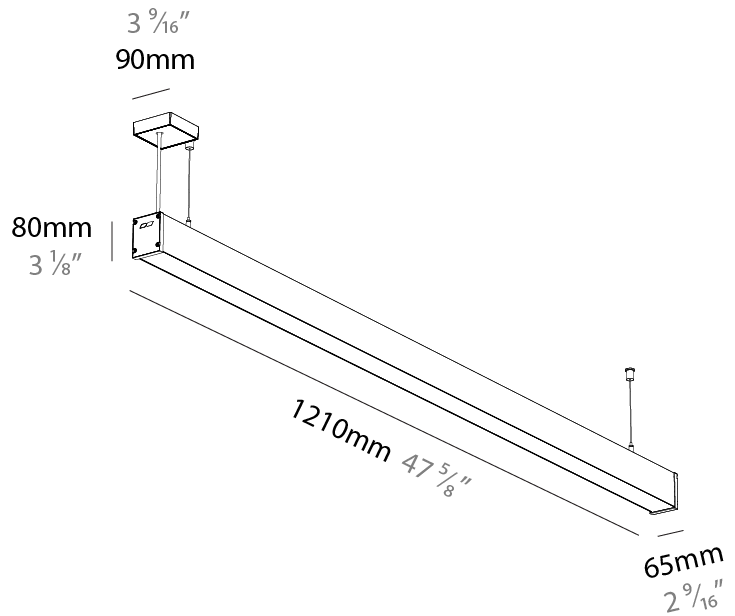

GENERAL

Series: Slider Straight IP54
Partner: Prolicht
Division: Architectural
Installation: Suspension
Product Type: Linear Profiles
Mounting Location: Ceiling
Light Distribution: Direct

PHYSICAL

Shape: Rectangle
Length (mm): 1210
Length (in): 47 ⁵/₈
Width (mm): 65
Width (in): 2 ⁹/₁₆
Height (mm): 80
Height (in): 3 ¹/₈
Weight (kg): 2.200

Diffuser: Diffuser - Opal, Micro-prism, Clear Micro-prism , Glare Control, Wallwasher Right, Wallwasher Left, Wallwash Double Asymmetric

Fixture Finish: SSR / BKV / CWI / CRY / HAB / UFT / ITA / RUA / FTG / MYG / LOD / PUS / FRO / FUP / KIA / POP / BLS / SPG / MEY / GOH / CHC / COM / ABZ / JAG / OBR / MOS / ROR

Fixture Material: Aluminum Die Cast
Cable Details: 2,000mm/78 3/4" or 6,000mm/236 1/4" Transparent Cable

ELECTRICAL

Lamp Type: LED (Zhaga Standard)
Input Wattage (W): 26
Total Output Wattage (W): 23.7
Dimming: Non-Dimmable
Driver Included: No
Driver Location: Remote
Driver Type: Constant Current - Universal
Driver Class: Class 2
Input Voltage (V): 120
Constant Current (MA): 300mA
Upon Request: DALI Dimming, MATTER Dimming

LED

Color Temperature (°K): 2700 / 3000 / 3500 / 4000
Max. Delivered Lumen (lm): 2657 - 3694
Nominal Lumen (lm): 4100 - 4280
CRI: >90 CRI
Lamp Life (hrs): 50000

OPTICAL

RATINGS AND CERTIFICATIONS

Certified By: Certified for North American Standards
IP rating: IP54