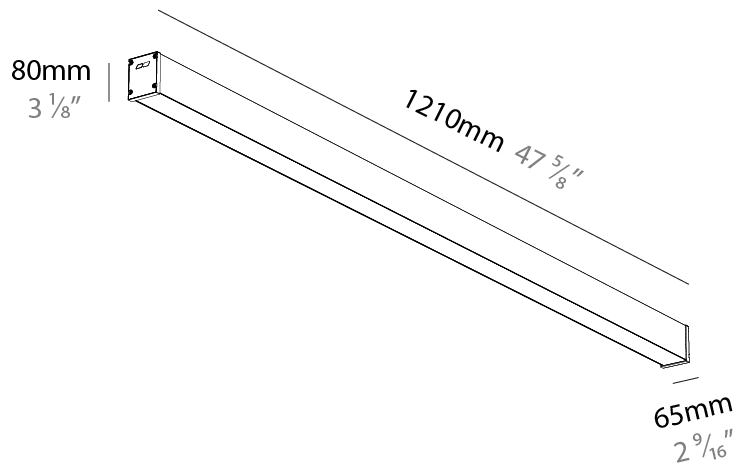

GENERAL

Series: Slider Straight IP54
Partner: Prolicht
Division: Architectural
Installation: Surface
Product Type: Linear Profiles
Mounting Location: Ceiling
Light Distribution: Direct

PHYSICAL

Shape: Rectangle
Length (mm): 1210
Length (in): 47 5/8
Width (mm): 65
Width (in): 2 9/16
Height (mm): 80
Height (in): 3 1/8
Weight (kg): 1.660

Diffuser: [Diffuser - Opal](#), [Micro-prism](#), [Clear Micro-prism](#), [Glare Control](#), [Wallwasher Right](#), [Wallwasher Left](#), [Wallwash Double Asymmetric](#)

Fixture Finish: [SSR / BKV / CWI / CRY / HAB / UFT / ITA / RUA / FTG / MYG / LOD / PUS / FRO / FUP / KIA / POP / BLS / SPG / MEY / GOH / CHC / COM / ABZ / JAG / OBR / MOS / ROR](#)

Fixture Material: Aluminum Die Cast

ELECTRICAL

Lamp Type: LED (Zhaga Standard)
Input Wattage (W): 26
Total Output Wattage (W): 23.7
Dimming: Non-Dimmable
Driver Included: No
Driver Location: Remote
Driver Type: Constant Current - Universal
Driver Class: Class 2
Input Voltage (V): 120
Constant Current (mA): 300mA
Upon Request: DALI Dimming, MATTER Dimming

LED

Color Temperature (°K): 2700 / 3000 / 3500 / 4000
Max. Delivered Lumen (lm): 2657 - 3694
Nominal Lumen (lm): 4100 - 4280
CRI: >90 CRI
Lamp Life (hrs): 50000

OPTICAL

RATINGS AND CERTIFICATIONS

Certified By: Certified for North American Standards
IP rating: IP54